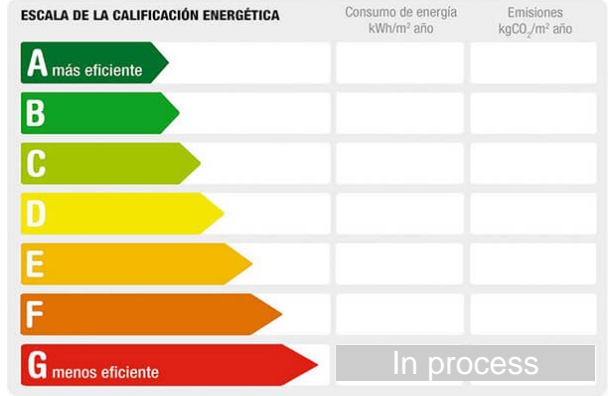

Reference: **2024/6-AL**
Property type: Flat
Sale/rent: For rent
Price: **900 €**
Condition: Good condition

Floor: Baja
Town: Mairena del Aljarafe
Province: Sevilla
Postal code: 41927
Zone: CIUDAD EXPO