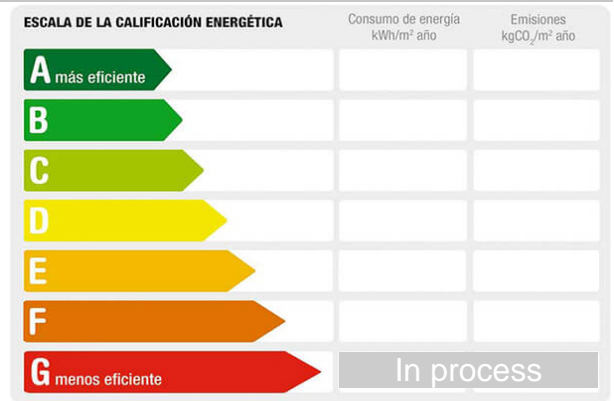

Reference: **2023/62**
 Property type: Commercial
 Sale/rent: For sale
 Price: **130.000 €**
 Condition: Good condition

Town: Sevilla
 Province: Sevilla
 Postal code: 41015
 Zone: PINO MONTANO

Sqm built: 58 **Floor:** porcellaneous **Stays:** 2
Toilets: 1 **Outward/Inward:** outward **Community fees/month:** 5