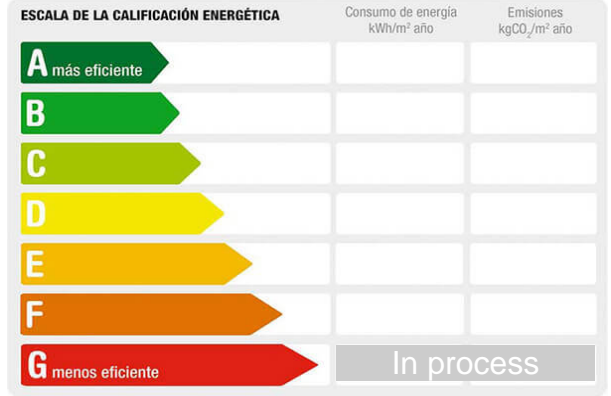

Reference: **2021/54**  
Property type: Office  
Sale/rent: For rent  
Price: **550 €**  
Condition: Good condition

Floor: 4  
Town: Mairena del Aljarafe  
Province: Sevilla  
Postal code: 41927  
Zone: POLIGONO PISA